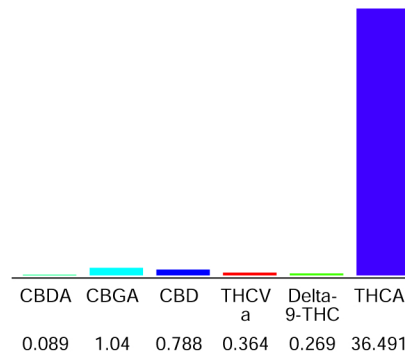

Cannabinoid Profile

Cannabinoid Profile by HPLC

0.27%

Delta-9-THC

0.79%

CBD

39.04%

Total Cannabinoids

Cannabinoid	% wt	mg/g
CBDA	0.089	0.89
CBGA	1.04	10.4
CBD	0.788	7.88
THCVa	0.364	3.64
Delta-9-THC	0.269	2.69
THCA	36.49	364.91
Total Cannabinoids	39.04	390.4
Calculated Total THC	32.27	322.72
Calculated CBD Yield	0.87	8.66

Calculated Total THC = Delta-9-THC + 0.877 * THCA
Calculated Maximum CBD Yield = CBD + 0.877 * CBDA

Marin Analytics, LLC
250 Bel Marin Keys Blvd, Suite D4
Novato, CA 94949

833-321-TEST / info@marinanalytics.com

Mike Clemmons
Lab Manager