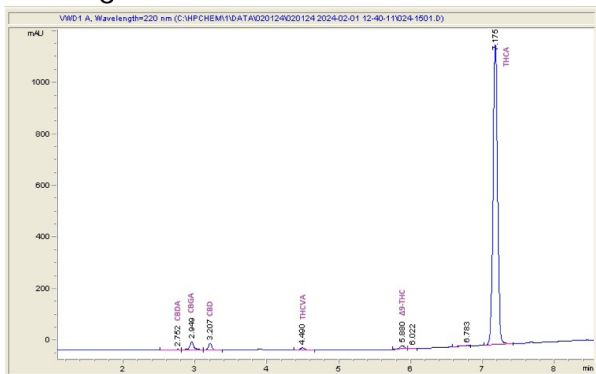

**Sample 596-020124**
**Tropical Thunder Iced Preroll - CI**

Sample Submitted: 02-01-2024; Report Date: 02-02-2024

### Chromatogram