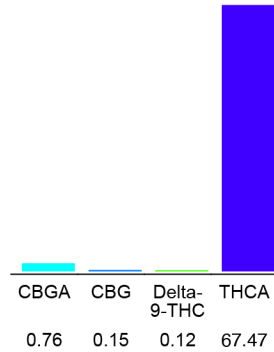

## Snow Cake THCa Hemp Flower

Batch/Lot # XXXXXXXXXX

Plant Material: Flower

### Chromatogram

### Cannabinoid Profile