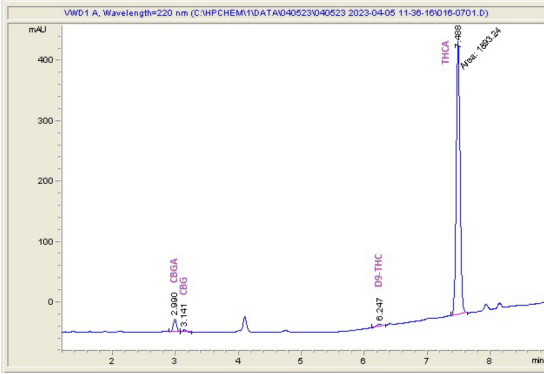

## Snow Cake THCa Hemp Flower

Batch/Lot # XXXXXXXXXX

Plant Material: Flower

### Chromatogram

### Cannabinoid Profile

### Cannabinoid Profile by HPLC

**0.12%**

Delta-9-THC

**0.00%**

CBD

**68.50%**

Total Cannabinoids

Cannabinoid	% wt	mg/g
CBGA	0.76	7.6
CBG	0.15	1.5
Delta-9-THC	0.12	1.2
THCA	67.47	674.7
<b>Total Cannabinoids</b>	<b>68.50</b>	<b>685.0</b>
<b>Calculated CBD Yield</b>	<b>0.00</b>	<b>0.00</b>