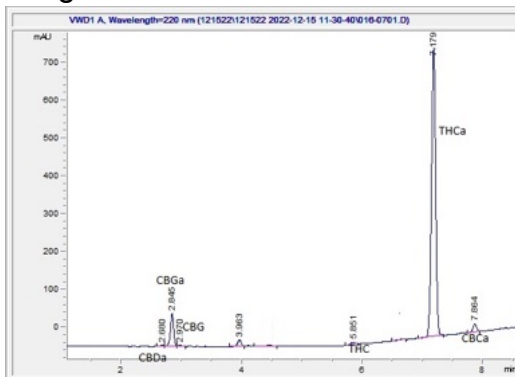

Sample

Exotic Captain Gruntz THC-A Hemp Flower

Sample Submitted: 03-15-2024; Report Date: 03-15-2024

Exotic Captain Gruntz THC-A Hemp Flower

Plant Material: Flower

Chromatogram