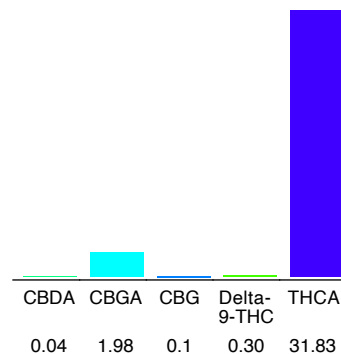

Cannabinoid Profile

Cannabinoid Profile by HPLC

0.30%
Delta-9-THC

0.00%
CBD

34.25%
Total Cannabinoids

Cannabinoid	% wt	mg/g
CBDA	0.04	0.4
CBGA	1.98	19.8
CBG	0.1	1.0
Delta-9-THC	0.30	3.0
THCA	31.83	318.3
Total Cannabinoids	34.25	342.5
Calculated CBD Yield	0.06	0.61

Calculated Maximum CBD Yield = CBD + 0.877 * CBDA

Marin Analytics, LLC
250 Bel Marin Keys Blvd, Suite D4
Novato, CA 94949
415-936-6477 / sarabiancalana1@gmail.com

Sara Biancalana
Sara Biancalana
Chief Scientist

This sample has been tested by Marin Analytics, LLC using valid testing methodologies and a quality system. Values reported relate only to the sample tested. Marin Analytics, LLC makes no claims as to the efficacy, safety or other risks associated with any detected or non-detected levels of any compounds reported herein. This Certificate shall not be reproduced except in full, without the written approval of Marin Analytics, LLC. Copyright 2022 Marin Analytics, LLC All Rights Reserved.